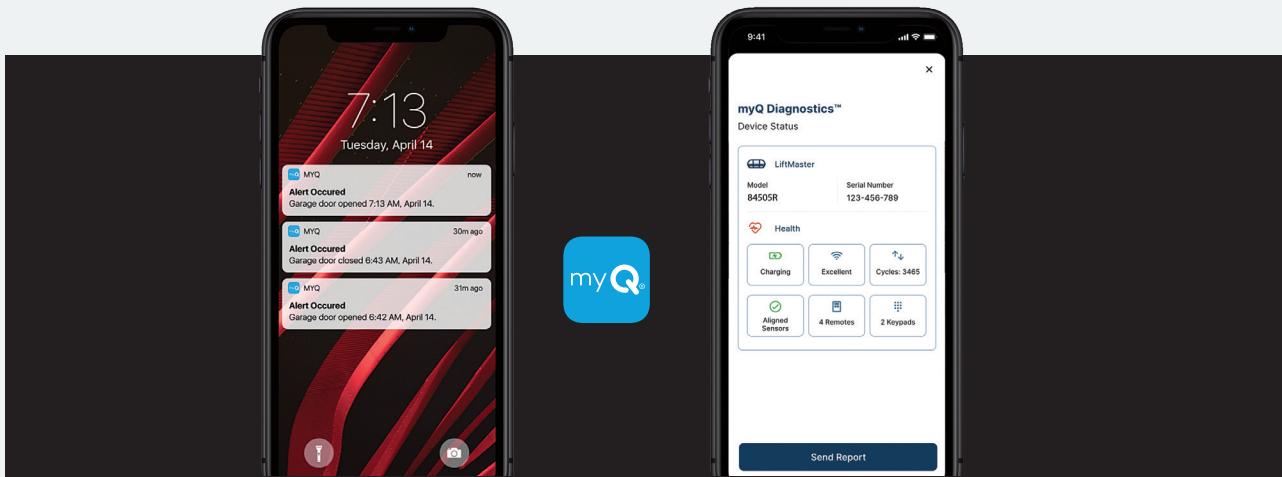

#### Smart

- Space-saving design opens up the ceiling.
- Built-in Wi-Fi and Bluetooth for the easiest way to connect the garage.
- myQ Remote LED Light provides maintenance-free illumination.
- myQ Mobile App lets users receive alerts and control the opener from anywhere

#### Quiet Operation

Wall-Mount design and a powerful ultra-quiet DC motor that eliminates noise and reduces vibrations through the ceiling while providing a reliable, smooth operation.

#### Safe and Secure

- Time-to-Close automatically closes the door after a user defined amount of time: 1min, 5min, 10min or custom.
- Security+ 2.0 safeguards garage access by sending a new code to your garage door opener with every click.
- Motion Detector automatically turns on the light.
- The Protector System Auto-Reverses the Door if there's an obstruction.

## Do more with myQ

Use the myQ app to control, secure, and monitor your garage, and conveniently share and manage access to your home without sharing passcodes or keys. Also, take the hassle out of service repair and easily connect to a trusted Dealer through the myQ app.