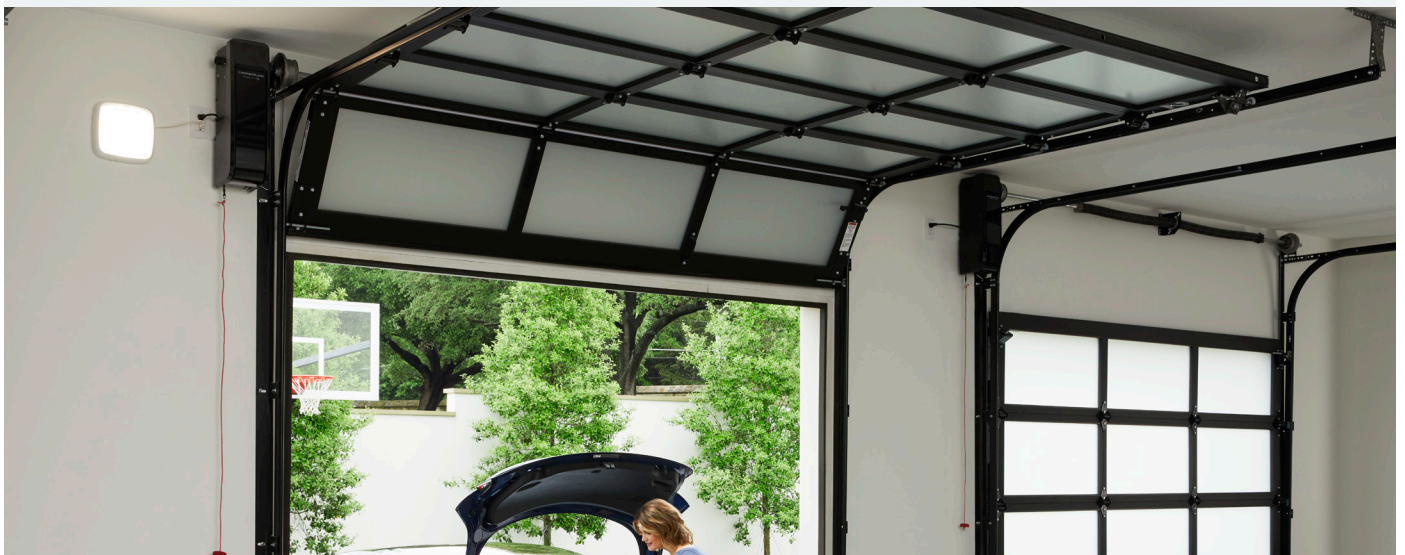

Improved DC Battery Backup Wall Mount Wi-Fi Garage Door Opener, Space-Saving, no Cable Tension Monitor, Heavy Lifting, LED Lighting System.

98022

Popular features

Smart

- Space-saving design opens up the ceiling.
- Built-in Wi-Fi and Bluetooth for the easiest way to connect the garage.
- myQ Remote LED Light provides maintenance-free illumination.
- myQ Mobile App lets users receive alerts and control the opener from anywhere

Quiet Operation

Wall-Mount design and a powerful ultra-quiet DC motor that eliminates noise and reduces vibrations through the ceiling while providing a reliable, smooth operation.

Reliable

- Integrated Battery backup ensures access even when the powers out.
- Unmatched warranty that includes lifetime motor, 5-year parts, and 1-year battery and accessories.

Safe and Secure

- Time-to-Close automatically closes the door after a user defined amount of time: 1min, 5min, 10min or custom.
- Security+ 2.0 safeguards garage access by sending a new code to your garage door opener with every click.
- Motion Detector automatically turns on the light.
- The Protector System Auto-Reverses the Door if there's an obstruction.